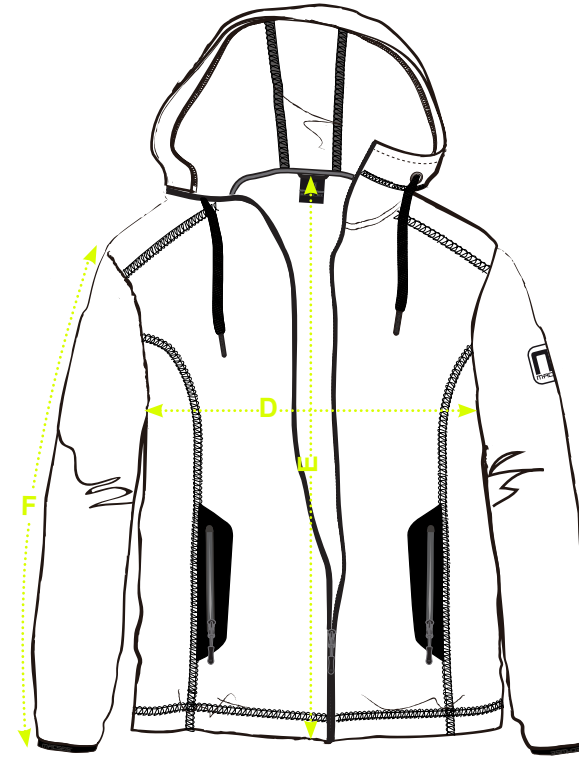

RIPTIDE LIGHT SIZE CHART (US)

		SIZES (cm)									
		XS	S	M	L	XL	2XL	3XL	4XL	5XL	
MS-26003/MS-26005/ MS-26007/MS-26021 RIPTIDE Light Jacket Male	A	Half Chest width		53	56	59	62	65	68	71	73
	B	CB Length (from neck seam)		68	70	72	74	76	78	80	82
	C	Sleeve length		66.5	68	69.5	71	72.5	74	75.5	77
MS-26004/MS-26006/ MS-26008/MS-26022 RIPTIDE Light Jacket Female	D	Half Chest width	45	48	51	54	57	60	63	66	
	E	CB Length (from neck seam)	61.5	63.5	65.5	67.5	69.5	71.5	73.5	75.5	
	F	Sleeve length	59.5	61	62.5	64	65.5	77	78.5	80	